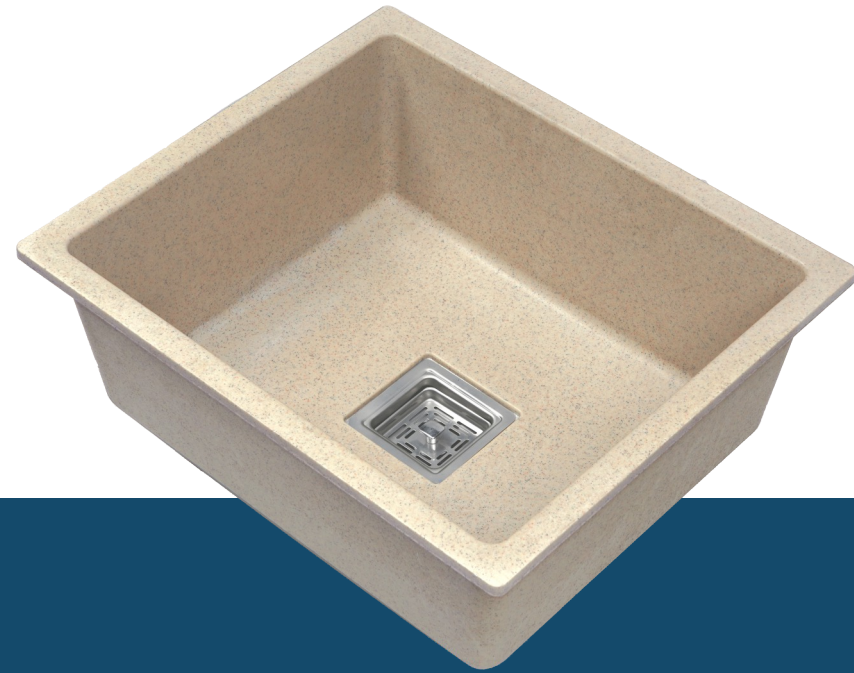

SIZE :21X18 inch
 WHIGHT:10 kg(Approx)

MRP : Granite 6399/-
 Metalic 7699/-

Installation

TOP MOUNT

UNDER MOUNT

FLUSH MOUNT

DIMENSIONS

DOVEL

Quartz KITCHEN SINK

SIZE :36X18 inch
WHIGHT:16.3 kg(Approx)

MRP : Granite 12,299/-
Metalic 14,799/-

Installation

TOP MOUNT

UNDER MOUNT

FLUSH MOUNT

DIMENSIONS