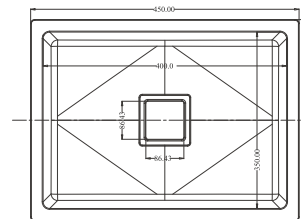

Quartz KITCHEN SINK

SIZE : 18X16 inch
WHIGHT: 10 kg(Approx)

MRP : Granite 5299/-
Metalic 6399/-

Installation

TOP MOUNT

UNDER MOUNT

FLUSH MOUNT

DIMENSIONS

PRIME