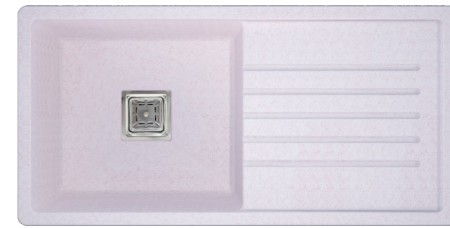

DIMENSIONS

MARVEL

COLOR / SHADE

GRANITE SERIES

WHITE

SLATE

IVORY

REDMOON

METALIC SERIES

WHITE

GRAY

BLACK

CHOCO
RED

INSTALLATION OF THE SINK PREPARING A NEW COUNTERTOP

Trace the sink outline on the countertop (do not cut along this line).

Draw a line 1 cm inside the sink outline.