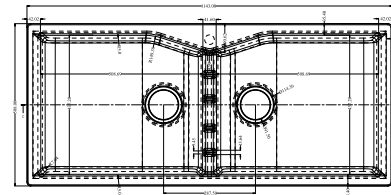

Quartz KITCHEN SINK

SIZE :45X20 inch
WHIGHT:28 kg(Approx)

MRP : Granite 19,399/-
Metallic 22,699/-

Installation

TOP MOUNT

UNDER MOUNT

FLUSH MOUNT

DIMENSIONS

MARVEL