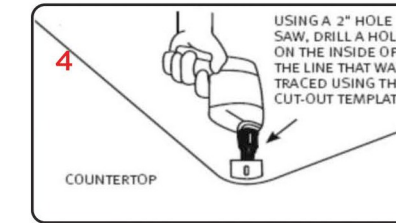

Using a 2" hole saw, Drill a pilot hole inside the cutting line.