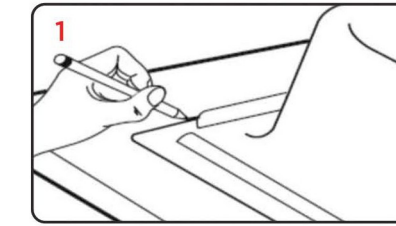

METALIC SERIES

WHITE

GRAY

BLACK

CHOCO
RED

INSTALLATION OF THE SINK PREPARING A NEW COUNTERTOP

Trace the sink outline on the countertop (do not cut along this line).

Draw a line 1 cm inside the sink outline.