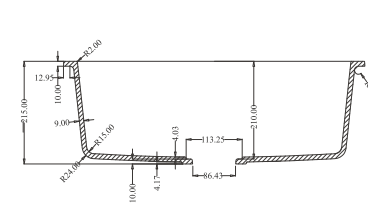

SIZE :21X18 inch
 WHIGHT:10 kg(Approx)

MRP : Granite 6399/-
 Metalic 7699/-

Installation

TOP MOUNT

UNDER MOUNT

FLUSH MOUNT

DIMENSIONS

DOVEL