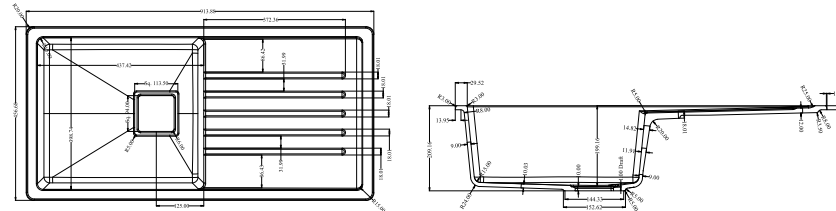

SIZE :21X18 inch
 WHIGHT:10 kg(Approx)

MRP : Granite 6399/-
 Metalic 7699/-

Installation

TOP MOUNT

UNDER MOUNT

FLUSH MOUNT

DIMENSIONS

DOVEL

Quartz KITCHEN SINK

SIZE :36X18 inch
WHIGHT:16.3 kg(Approx)

MRP : Granite 12,299/-
Metalic 14,799/-

Installation

TOP MOUNT

UNDER MOUNT

FLUSH MOUNT

DIMENSIONS

PLATINIUM

Quartz KITCHEN SINK

SIZE :45X20 inch
 WHIGHT:28 kg(Approx)

MRP : Granite 19,399/-
 Metallic 22,699/-

Installation

TOP MOUNT

UNDER MOUNT

FLUSH MOUNT