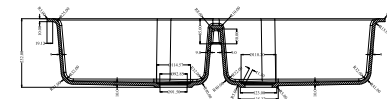

Quartz KITCHEN SINK

SIZE :45X20 inch
WHIGHT:28 kg(Approx)

MRP : Granite 19,399/-
Metallic 22,699/-

Installation

TOP MOUNT

UNDER MOUNT

FLUSH MOUNT

DIMENSIONS

MARVEL