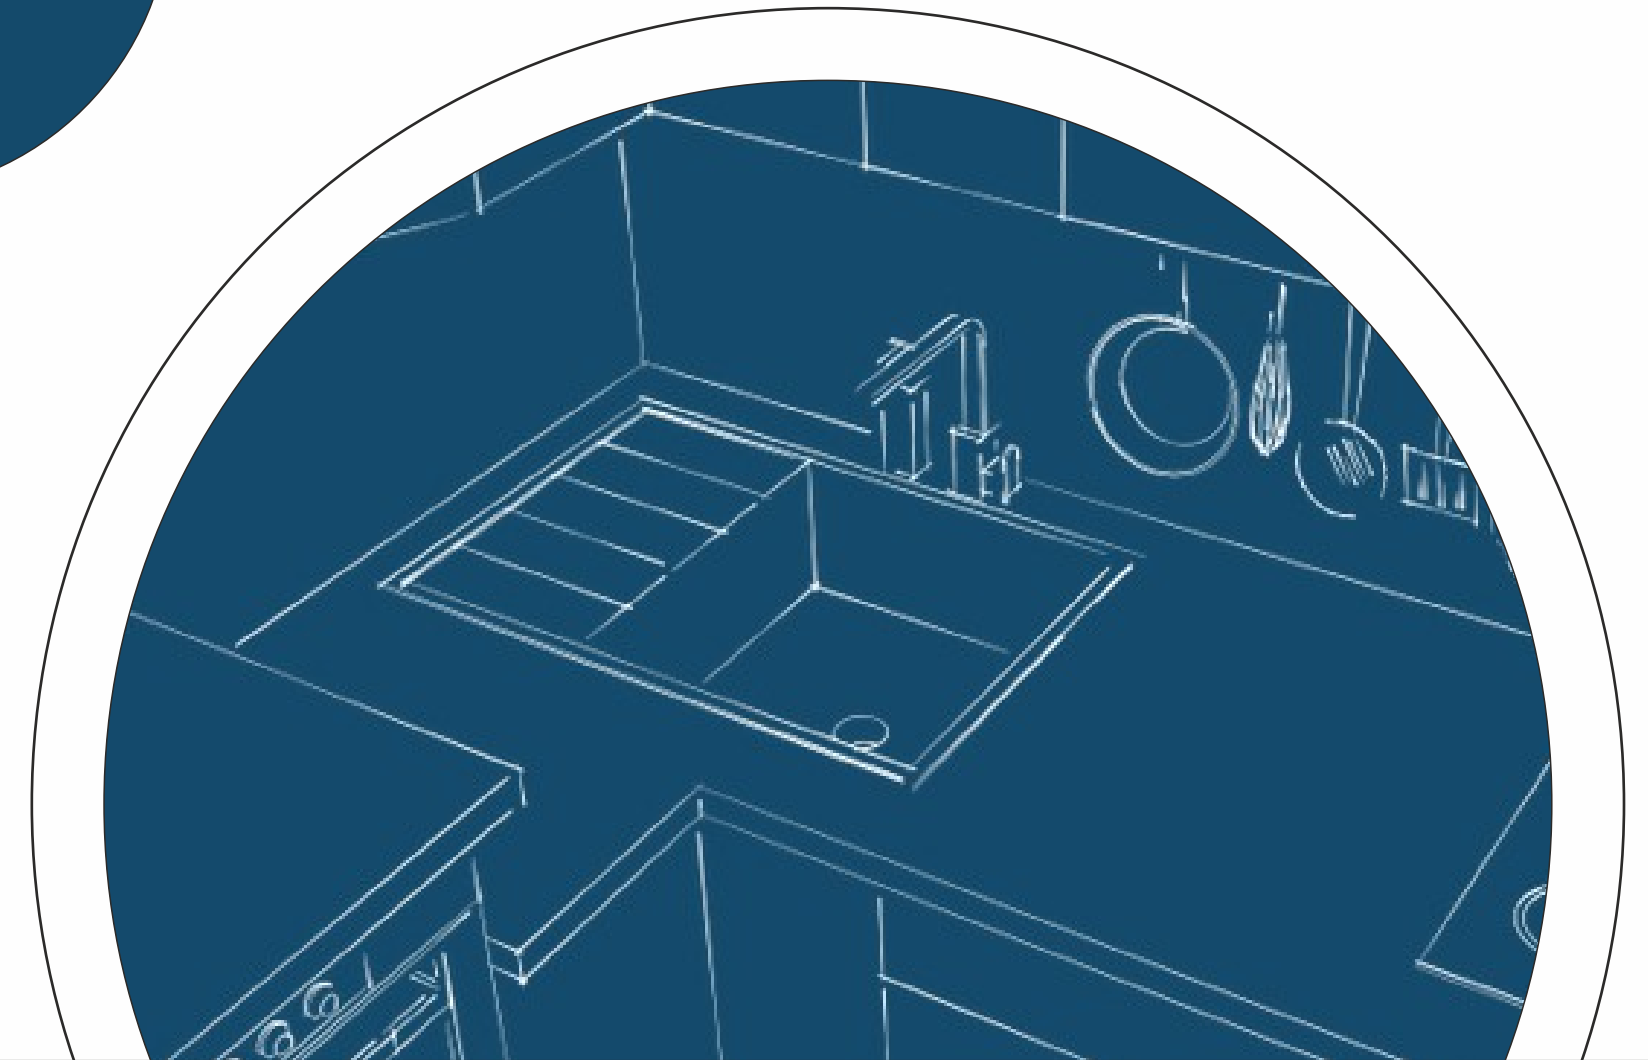

EXCLUSIVE QUARTZ
KITCHEN SINK

AN ISO 9001:2015
certified company

www.latestexim.com info@latestexim.com +91 75748 96950

Quartz
KITCHEN
SINK