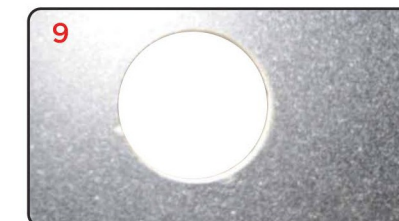

DRILLING TAP HOLE
Invert the Sink, Use the marking to Drill the Hole with Wood Cutting Bit