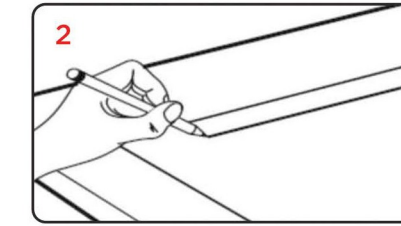

METALIC SERIES

WHITE

GRAY

BLACK

CHOCO
RED

INSTALLATION OF THE SINK PREPARING A NEW COUNTERTOP

Trace the sink outline on the countertop (do not cut along this line).

Draw a line 1 cm inside the sink outline.