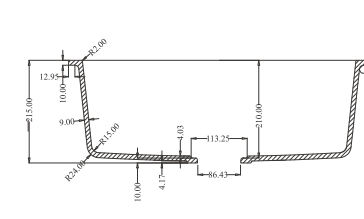

Quartz KITCHEN SINK

SIZE : 18X16 inch
WHIGHT: 10 kg(Approx)

MRP : Granite 5299/-
Metalic 6399/-

Installation

TOP MOUNT

UNDER MOUNT

FLUSH MOUNT

DIMENSIONS

PRIME