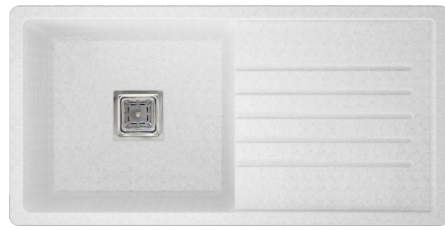

DIMENSIONS

MARVEL

COLOR / SHADE

GRANITE SERIES

WHITE

SLATE

IVORY

REDMOON

METALIC SERIES

WHITE

GRAY

BLACK

CHOCO
RED

INSTALLATION OF THE SINK PREPARING A NEW COUNTERTOP

Trace the sink outline on the countertop (do not cut along this line).

Draw a line 1 cm inside the sink outline.