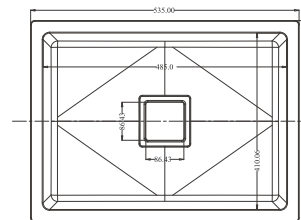

SIZE :21X18 inch
 WHIGHT:10 kg(Approx)

MRP : Granite 6399/-
 Metalic 7699/-

Installation

TOP MOUNT

UNDER MOUNT

FLUSH MOUNT

DIMENSIONS

DOVEL

Quartz KITCHEN SINK

SIZE :36X18 inch
WHIGHT:16.3 kg(Approx)

MRP : Granite 12,299/-
Metalic 14,799/-

Installation

TOP MOUNT

UNDER MOUNT

FLUSH MOUNT

DIMENSIONS