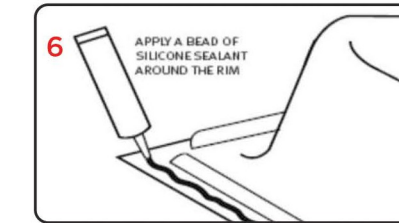

With sink in the upside down position, place a continuous and generous bead of silicone sealant around the entire perimeter of the rim. This serves as a watertight seal.