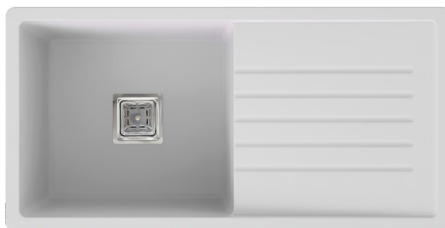

DIMENSIONS

MARVEL

COLOR / SHADE

GRANITE SERIES

WHITE

SLATE

IVORY

REDMOON

METALIC SERIES

WHITE

GRAY

BLACK

CHOCO
RED

INSTALLATION OF THE SINK PREPARING A NEW COUNTERTOP

Trace the sink outline on the countertop (do not cut along this line).

Draw a line 1 cm inside the sink outline.