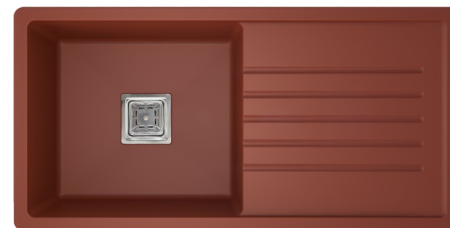

METALIC SERIES

WHITE

GRAY

BLACK

CHOCO
RED

INSTALLATION OF THE SINK PREPARING A NEW COUNTERTOP

Trace the sink outline on the countertop (do not cut along this line).

Draw a line 1 cm inside the sink outline.