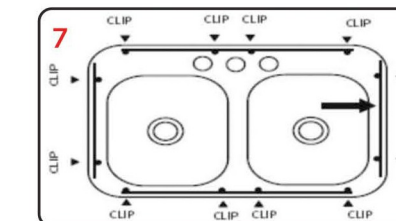

METALIC SERIES

WHITE

GRAY

BLACK

CHOCO
RED

INSTALLATION OF THE SINK PREPARING A NEW COUNTERTOP

Trace the sink outline on the countertop (do not cut along this line).

Draw a line 1 cm inside the sink outline.

Measure the cut-out line you just drew and compare to all dimensions (double check)

Using a 2" hole saw, Drill a pilot hole inside the cutting line.

Using a jigsaw, cut along the inside line to cut the opening in the countertop.

With sink in the upside down position, place a continuous and generous bead of silicone sealant around the entire perimeter of the rim. This serves as a watertight seal.

Lift sink, turn face up and lower into the countertop cutout opening. Wipe excess sealant from perimeter with a wet cloth

DRILLING TAP HOLE
Invert the Sink, Use the marking to Drill the Hole with Wood Cutting Bit

Quartz

KITCHEN SINK

Disclaimer:

The Colours / Shade shown of sinks in this catalogue are purely illustrative and limited to printing process. Please refer actual sample before final selection. In case of any complaint, it should be brought to our Dealer notice before laying the sink. All sizes/prices are subject to change without prior notice. Please Refer MM size before Installation. All specifications are approximate and can vary in actual product. All Product shown is Identical and may vary from the actual product. This catalogue super seeds all previous catalogues. All products shown are not part of standard offering & props depicted are for aesthetics purpose only. Subject to Morbi (India) Jurisdiction.